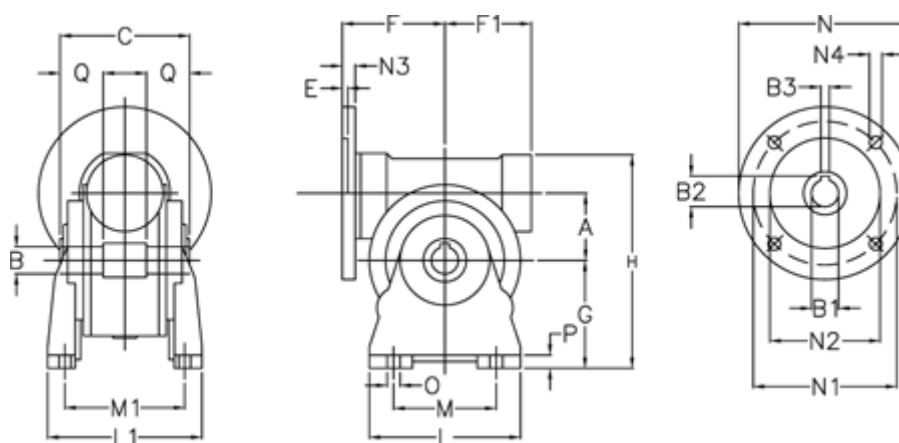

Data Sheet

Article number: 3902049045228
Description: Worm gear
VF 49-A-45-71B14

Measures

A	= 49.5	F1	= 63	N1	= 85
B	= 25 H7	G	= 82	N2	= 70
B1 E7	= 14	H	= 162	N3	= 10.5
B2	= 16.3	L	= 110	N4	= 6.5
B3 H9	= 5	L1	= 124	O	= 8.5
C	= 82	M	= 63	P	= 12
E	= 3	M1	= 98.5	Q	= 22.5
F	= 70	N	= 105		